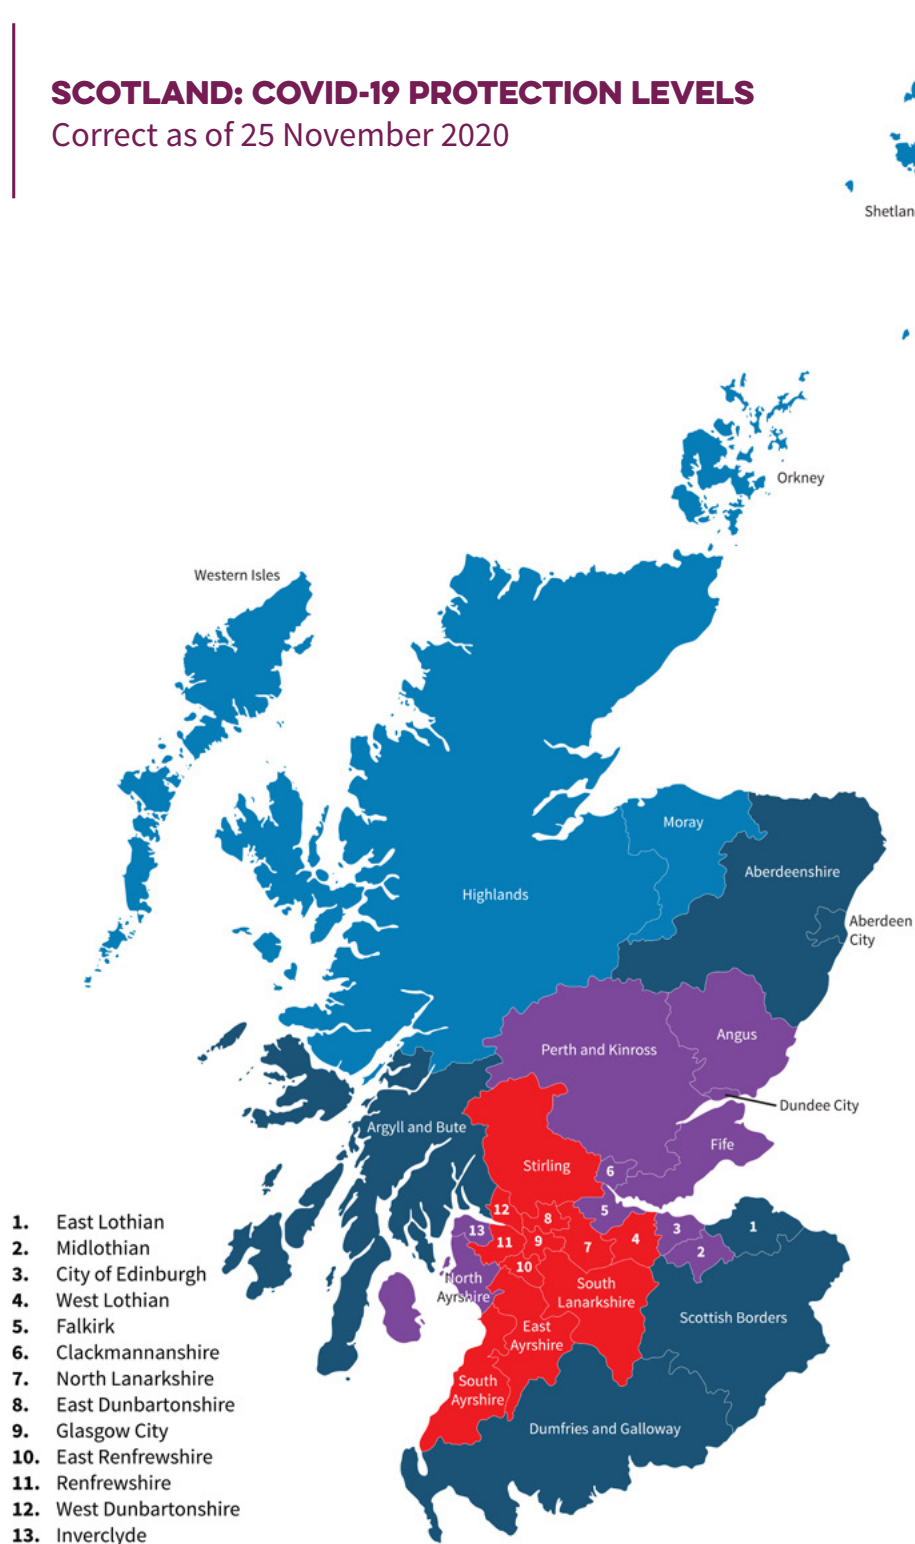

# SCOTLAND: COVID-19 PROTECTION LEVELS

Correct as of 25 November 2020

## Areas in level zero

no areas in level zero

## Areas in level one

Outer Hebrides  
Highland  
Moray  
Orkney Islands  
Shetland Islands

## Areas in level three

Angus  
Edinburgh (City of)  
Midlothian  
Clackmannanshire  
Dundee City  
Falkirk  
Fife  
Inverclyde  
North Ayrshire  
Perth and Kinross